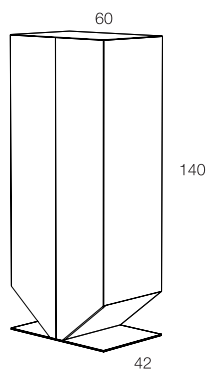

TIM PA NO

CLAUDIO LOVADINA

Madia in agglomerato di legno con 2 ante sagomate, lavorazione a 45° sui 4 lati, tre ripiani spostabili in cristallo extra - chiaro, schienale interno a specchio. Contenitore in finitura gofrata nei colori a campionario, base in metallo colore antracite in finitura gofrata.

High container in composite wood with 2 shaped doors, with a 45° finish on 4 sides, 3 removable shelves in extra-clear crystal glass, inside mirrored back. Container in embossed finishing in all colours of our sample catalogue, base in embossed lacquered antracite metal.