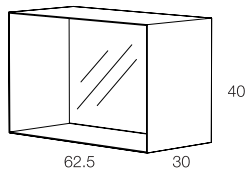

Specchi quadrangolari a parete in metallo. Finitura gofrata colore antracite.
Wall square/rectangular mirrors in metal. Embossed finishing antracite colour.

BARRA

Specchi quadrangolari a parete in metallo. Finitura gofrata colore antracite.
Wall square/rectangular mirrors in metal. Embossed finishing antracite colour.

TASTO