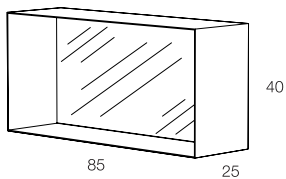

Specchi quadrangolari a parete in metallo. Finitura gofrata colore antracite.
Wall square/rectangular mirrors in metal. Embossed finishing antracite colour.

BARRA

Specchi quadrangolari a parete in metallo. Finitura gofrata colore antracite.
Wall square/rectangular mirrors in metal. Embossed finishing antracite colour.

TASTO