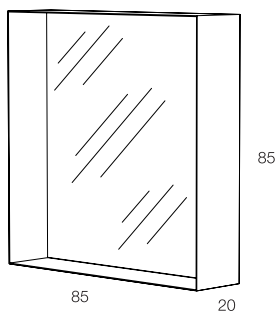

Specchi quadrangolari a parete in metallo. Finitura gofrata colore antracite.
Wall square/rectangular mirrors in metal. Embossed finishing antracite colour.

BARRA

Specchi quadrangolari a parete in metallo. Finitura gofrata colore antracite.
Wall square/rectangular mirrors in metal. Embossed finishing antracite colour.

TASTO