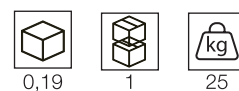

Specchi quadrangolari a parete in metallo. Finitura gofrata colore antracite.
Wall square/rectangular mirrors in metal. Embossed finishing antracite colour.

BARRA

Specchi quadrangolari a parete in metallo. Finitura gofrata colore antracite.
Wall square/rectangular mirrors in metal. Embossed finishing antracite colour.

TASTO